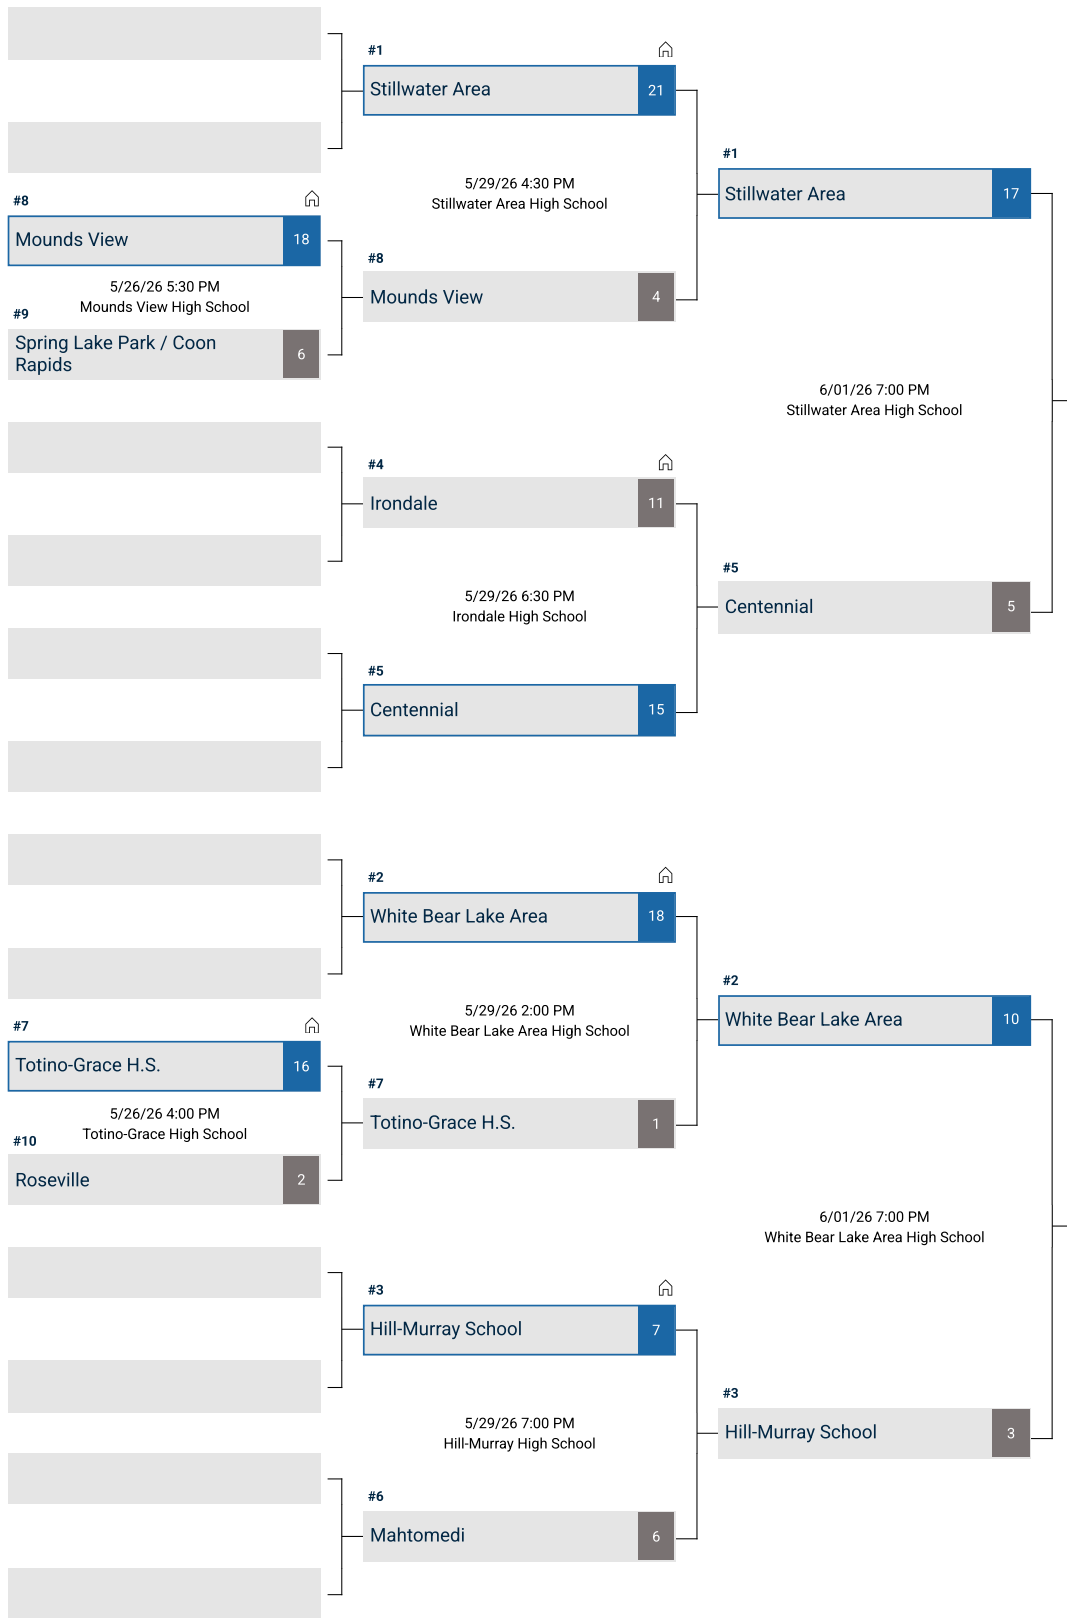

Round 1

Quarterfinals

Semifinals

Championship

The championship banner features the ISHL logo at the top. Below it, the following information is displayed:

- #1 Stillwater Area** (Score: 10)
- 6/03/26 5:00 PM  
Stillwater Area High School
- #2 White Bear Lake Area** (Score: 6)
- Class 4A Champion: Stillwater Area**