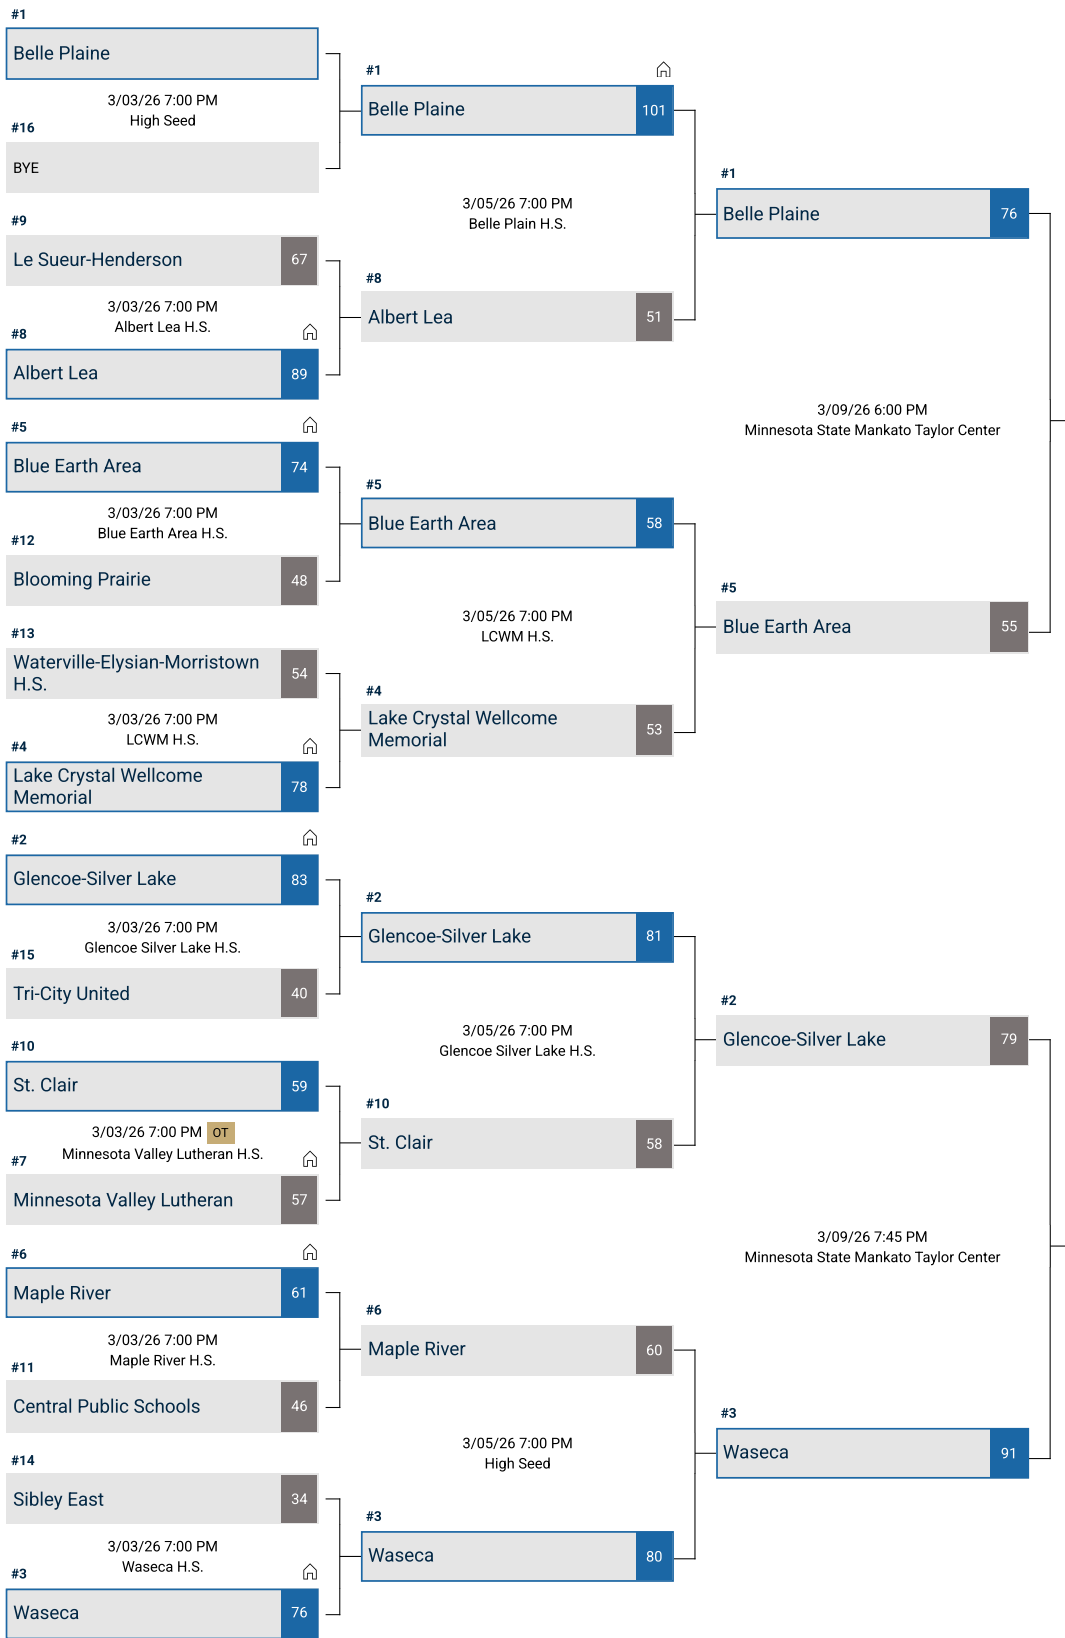

Round 1

Quarterfinals

Semifinals

Championship

ISBHL
MINNESOTA STATE BASKETBALL LEAGUE

#1 Belle Plaine (64) vs #3 Waseca (75) (3/11/26 7:45 PM)

Minnesota State Mankato Taylor Center

Class 2AA Champion: Waseca