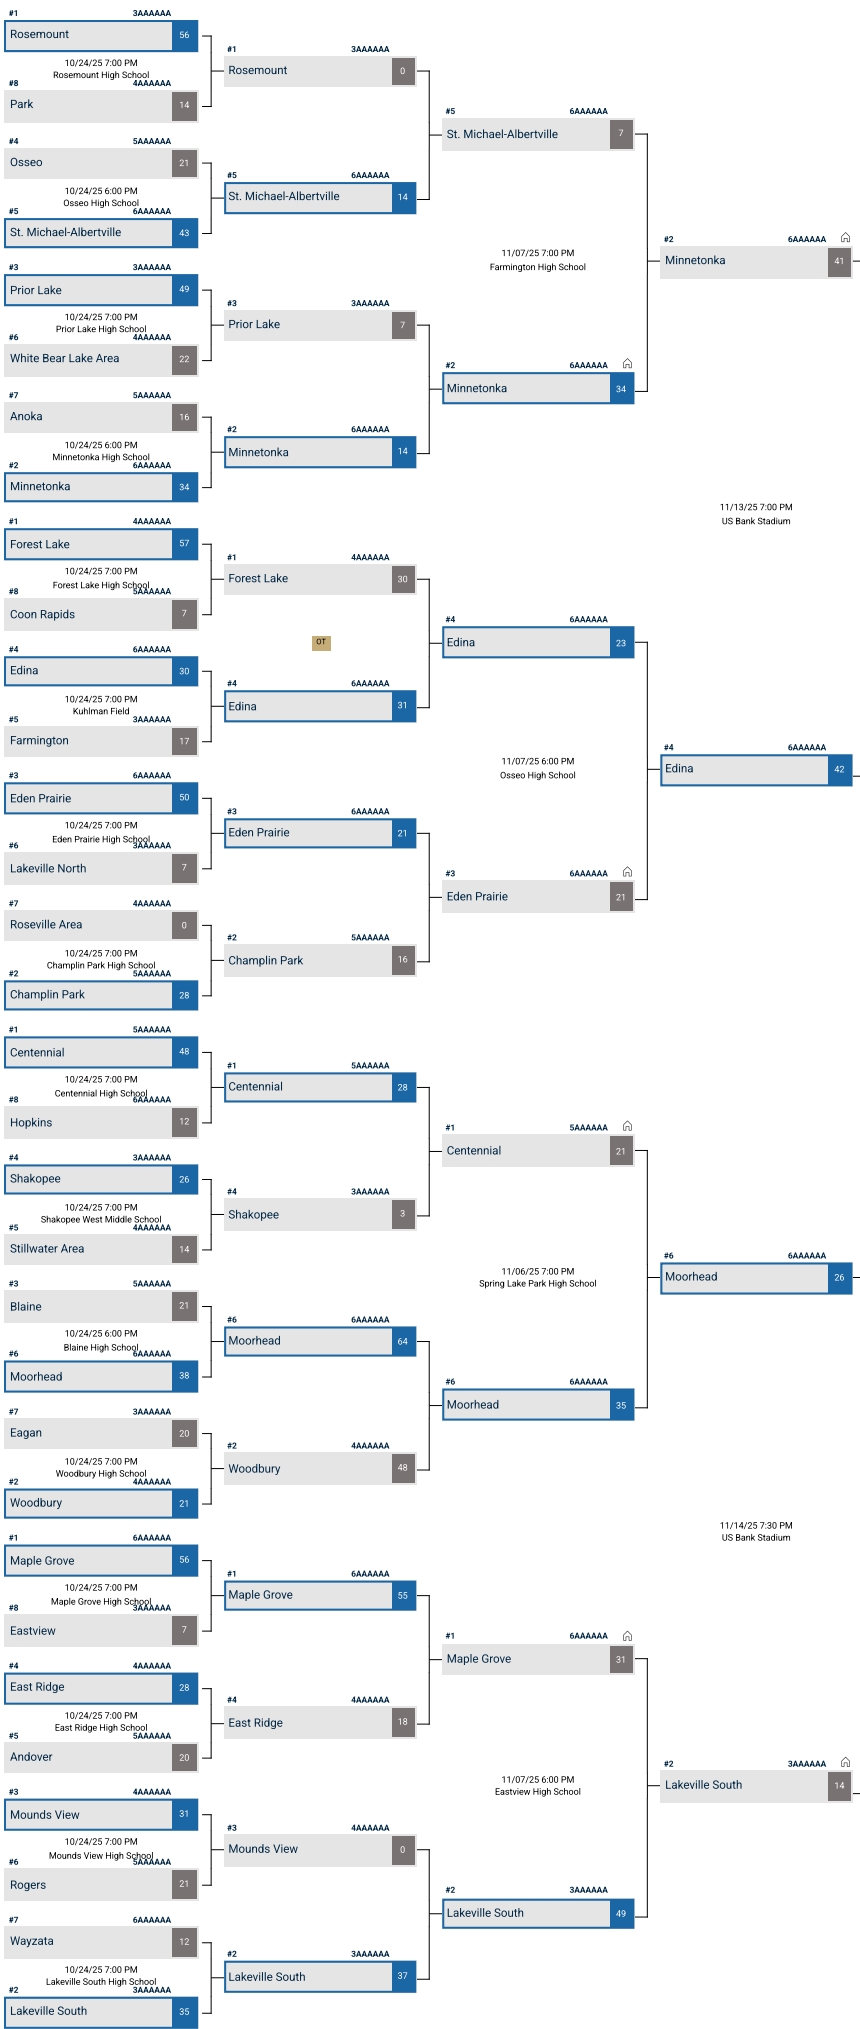

Round 1

Round 2

Quarterfinals

Semifinals

Championship

#4 Edina 6A 42

11/21/25 7:00 PM
US Bank Stadium

#6 Moorhead 6A 35

Class AAAAAA Champion: Edina