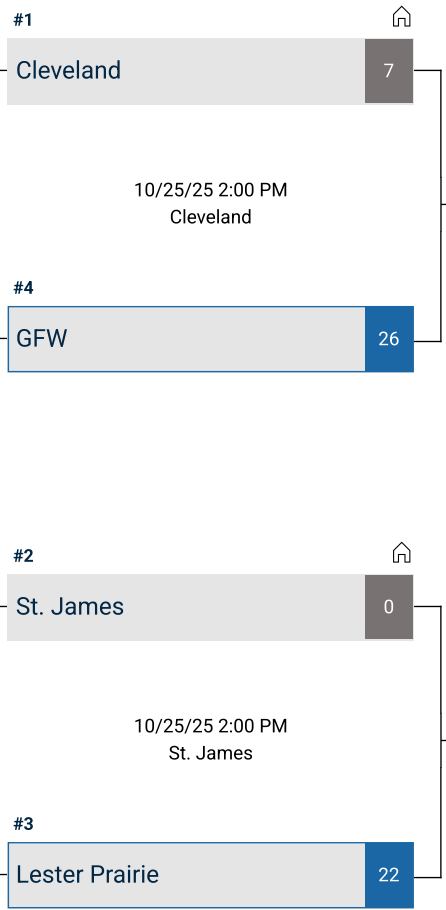

### Quarterfinals

### Semifinals

### Championship

Championship Matchup:

- #4 GFW vs. #3 Lester Prairie (10/31/25 7:00 PM, New Prague High School)

**Class 2A Champion: Lester Prairie**