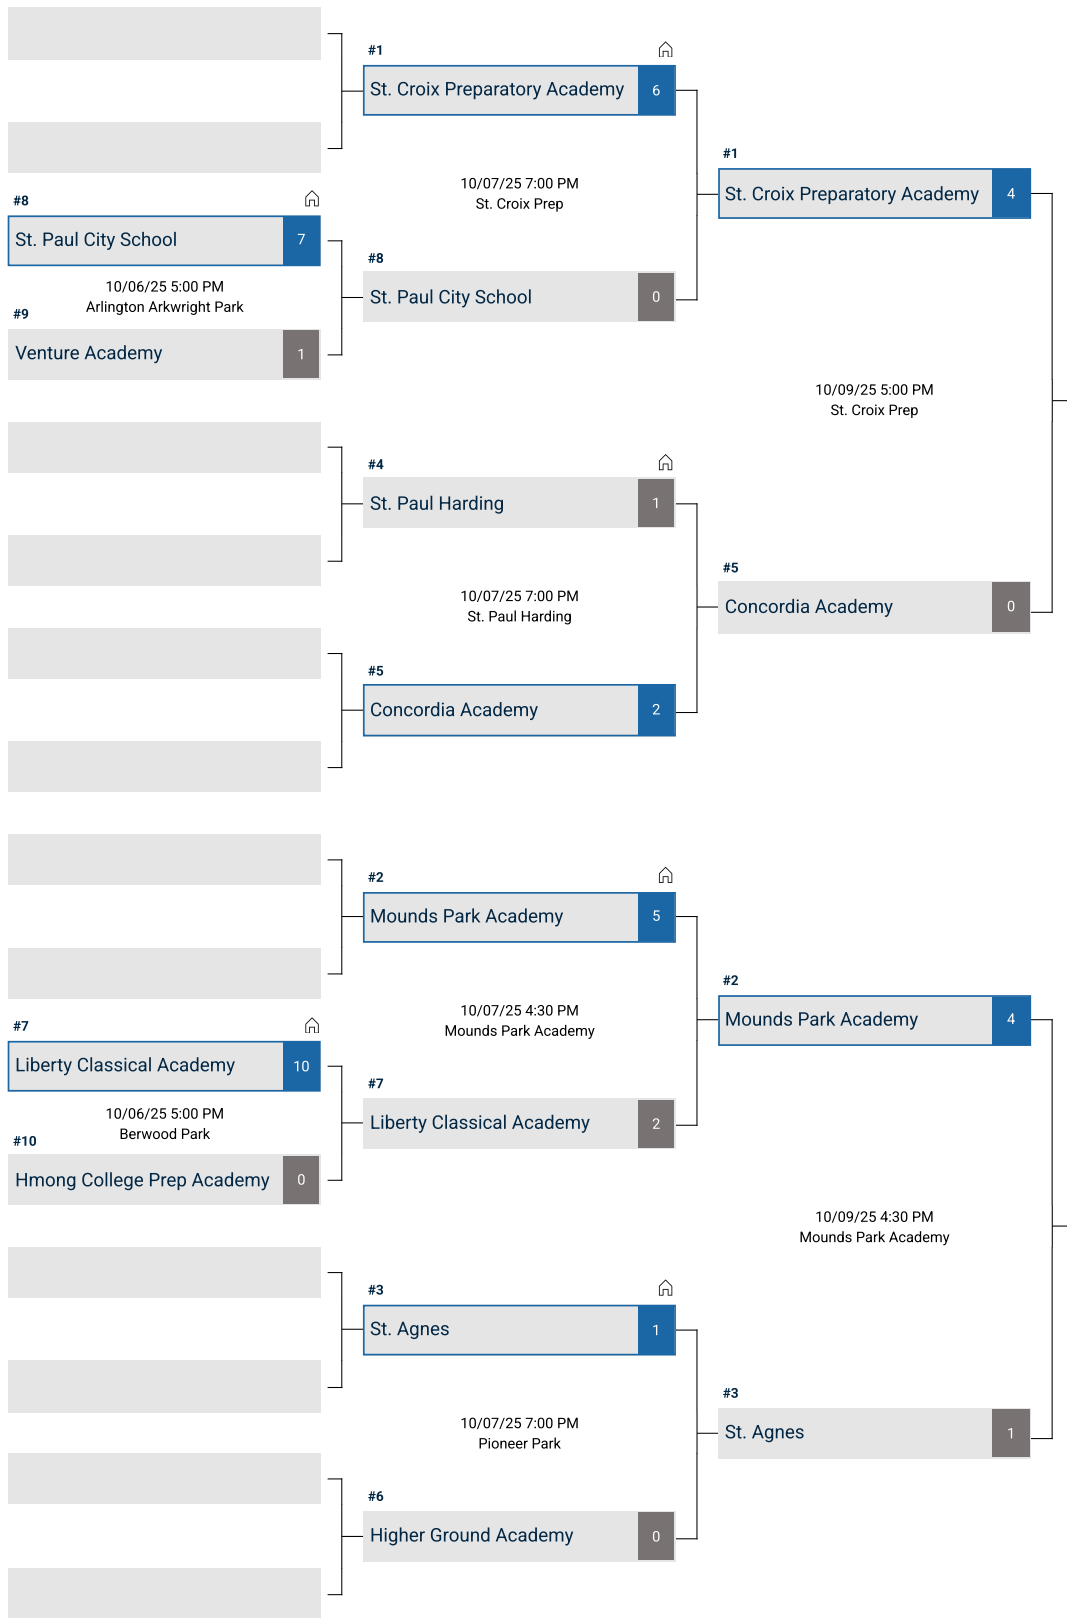

Round 1

Quarterfinals

Semifinals

Championship

ISHS

#1 St. Croix Preparatory Academy (1)

10/14/25 7:00 PM
St. Croix Preparatory Academy

#2 Mounds Park Academy (2)

**Class 4A
Champion: Mounds Park Academy**