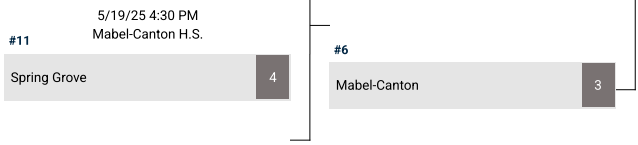

Semifinal

#1 Bethlehem Academy (2) vs #2 Houston (1) - 5/27/25 5:00 PM, Todd Park South Field 1, Austin

Winner of Championship Bracket
Winner of Elimination Bracket

5/29/25 5:00 PM
Todd Park North Field 6, Austin

#1 Bethlehem Academy (6) vs #2 Houston (3) - 5/29/25 7:00 PM, Todd Park North Field 6, Austin

Game 2 (if needed)

5/29/25 7:00 PM
Todd Park North Field 6, Austin

Class 1A Champion: Bethlehem Academy

2025 Section 1A Softball, Girls Tournament