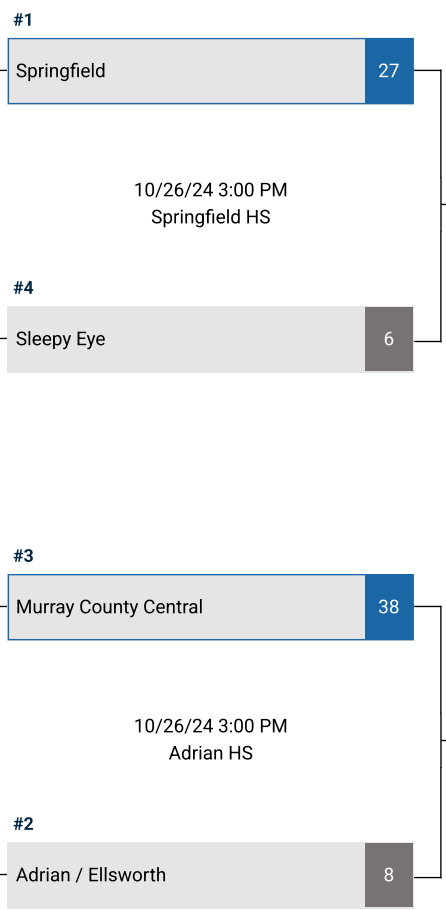

Quarterfinals

Semifinals

Championship

Championship Matchup:

- #1 Springfield (20) vs. #3 Murray County Central (10)

Class 3A Champion: Springfield