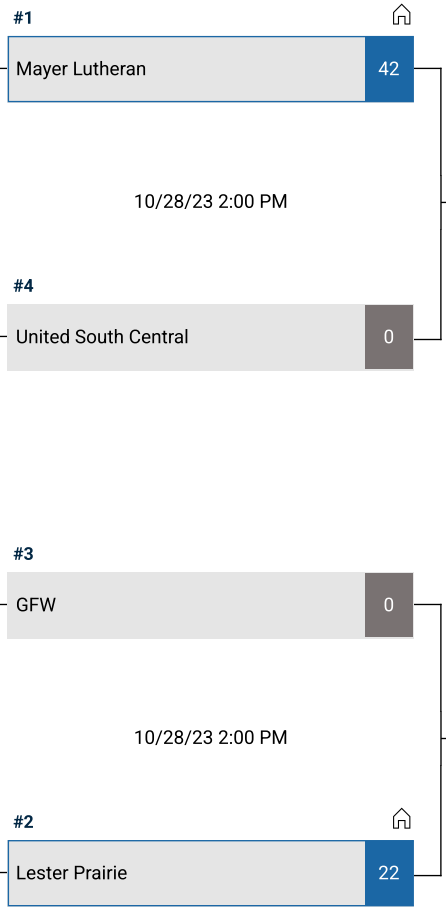

Quarterfinals

Semifinals

Championship

Championship game details:

- #1 Mayer Lutheran (20) vs #2 Lester Prairie (19)
- Date: 11/03/23 7:00 PM
- Location: New Prague High School
- Class 2A Champion: Mayer Lutheran