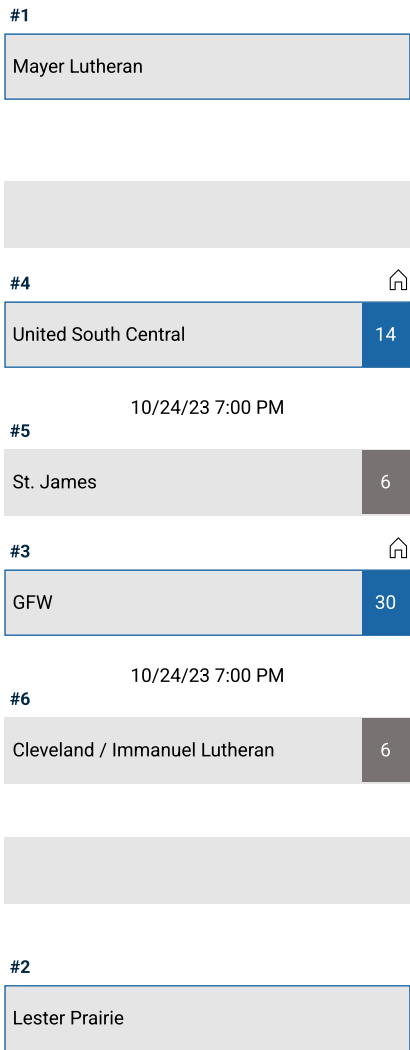

Quarterfinals

Semifinals

Championship

Championship game details:

- #1 Mayer Lutheran (20) vs #2 Lester Prairie (19)
- Date: 11/03/23 7:00 PM
- Location: New Prague High School
- Class 2A Champion: Mayer Lutheran