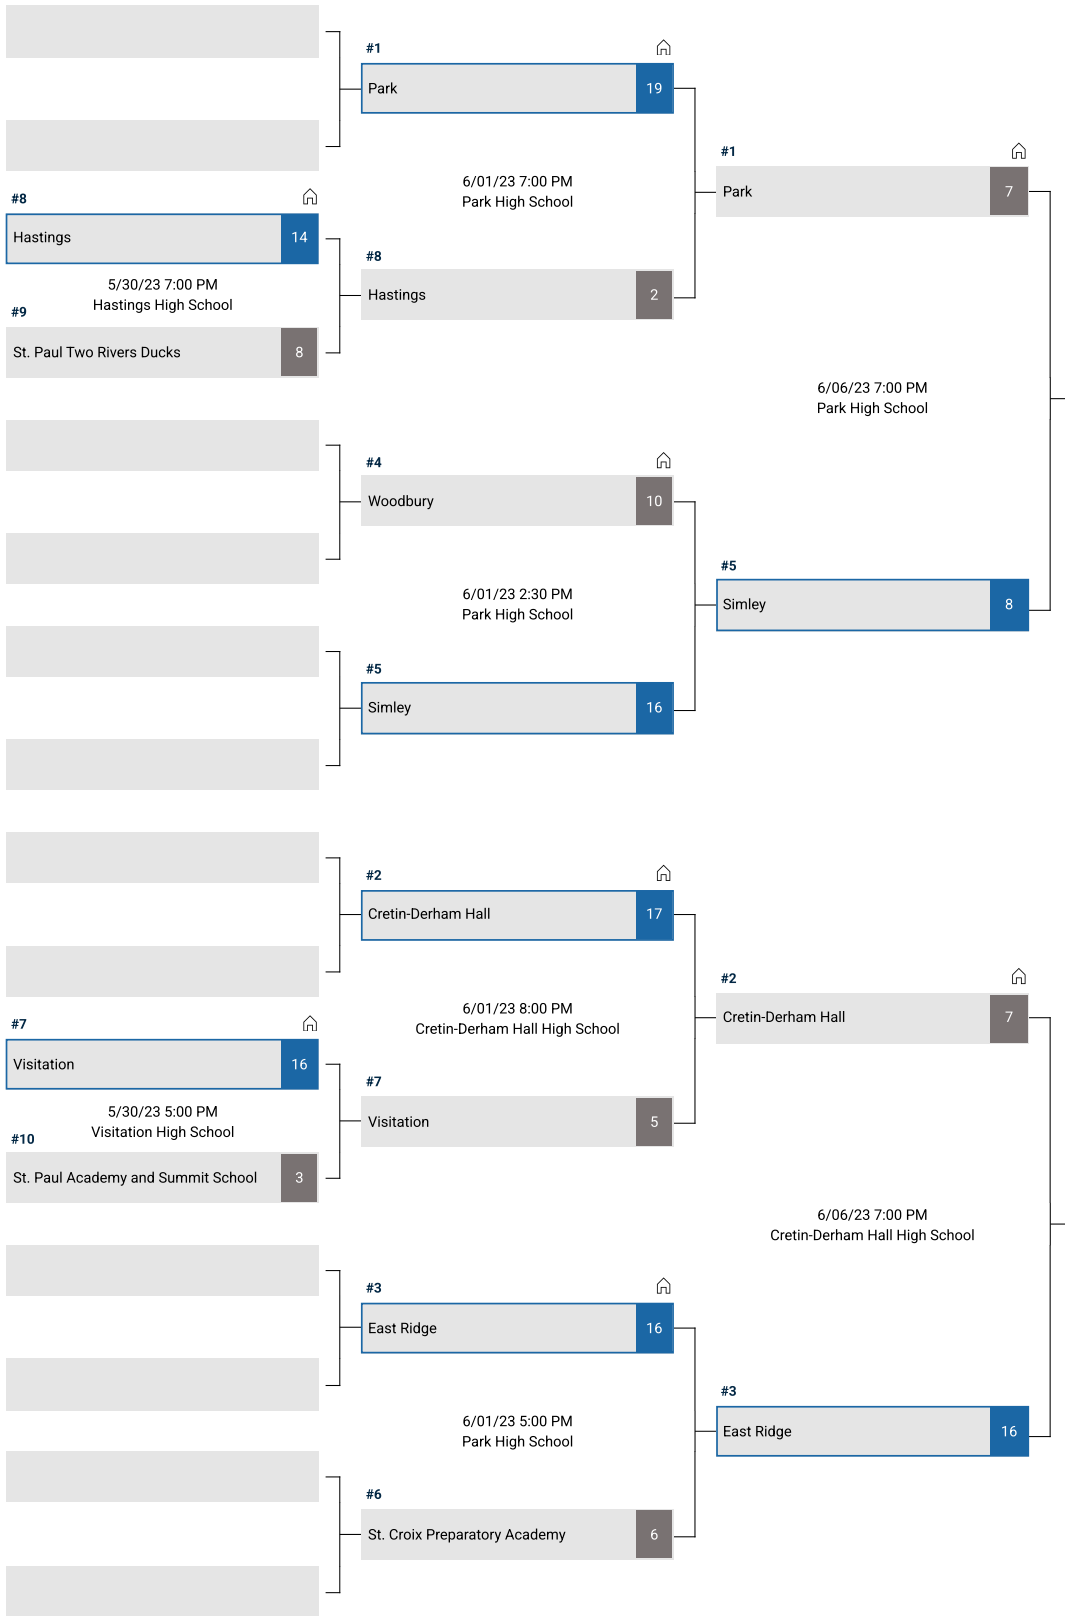

Round 1

Quarterfinals

Semifinals

Championship

ISHL
Iowa State Lacrosse
High School

#5 Simley 8

6/08/23 2:00 PM
Park High School

#3 East Ridge 9

Class 3A Champion: East Ridge