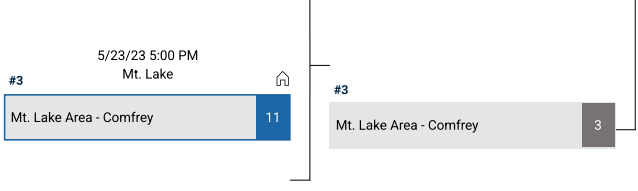

New Ulm Cathedral 3

Game 2 (if needed)

6/01/23 7:00 PM
Caswell Park

New Ulm Cathedral 10

Sleepy Eye Saint Mary's 0

Class 2A Champion: New Ulm Cathedral

**2023 Section 2A
Softball, Girls
Tournament**

Elimination Bracket