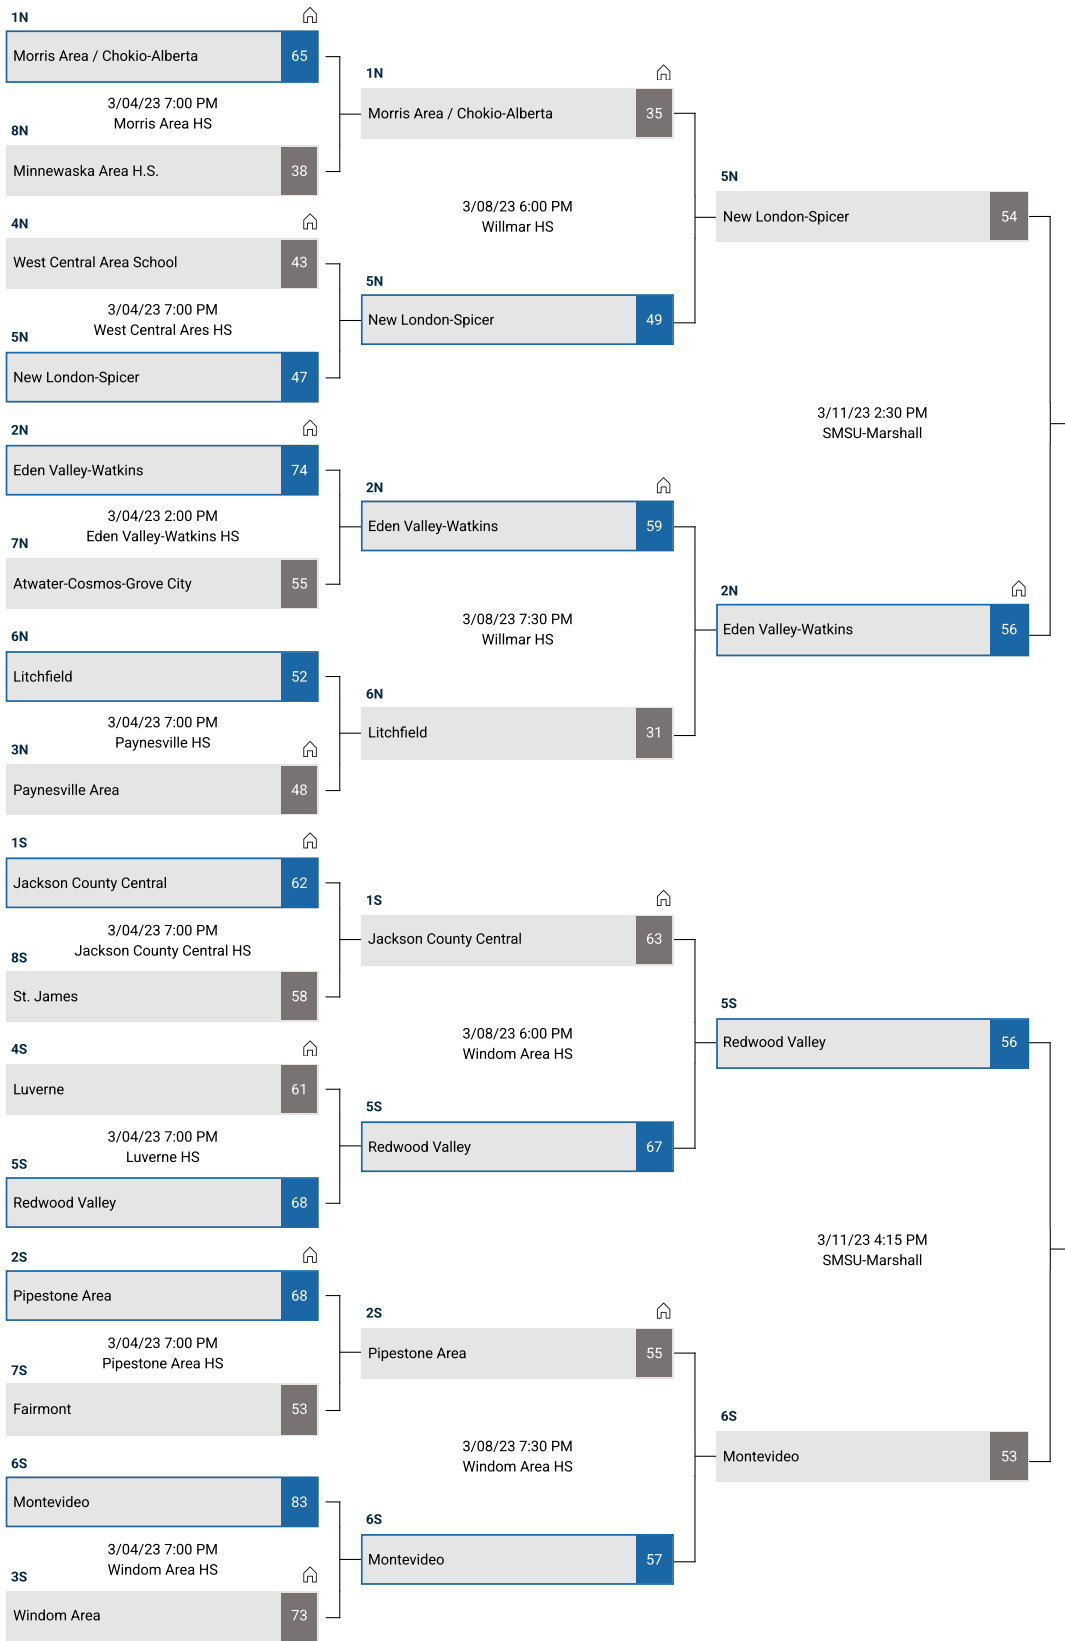

Round 1

Quarterfinals

Semifinals

Championship

**ISBHS**  
 2N: Eden Valley-Watkins (75) vs 5S: Redwood Valley (72) - 3/15/23 5:00 PM, SMSU-Marshall  
**Class 3AA Champion: Eden Valley-Watkins**