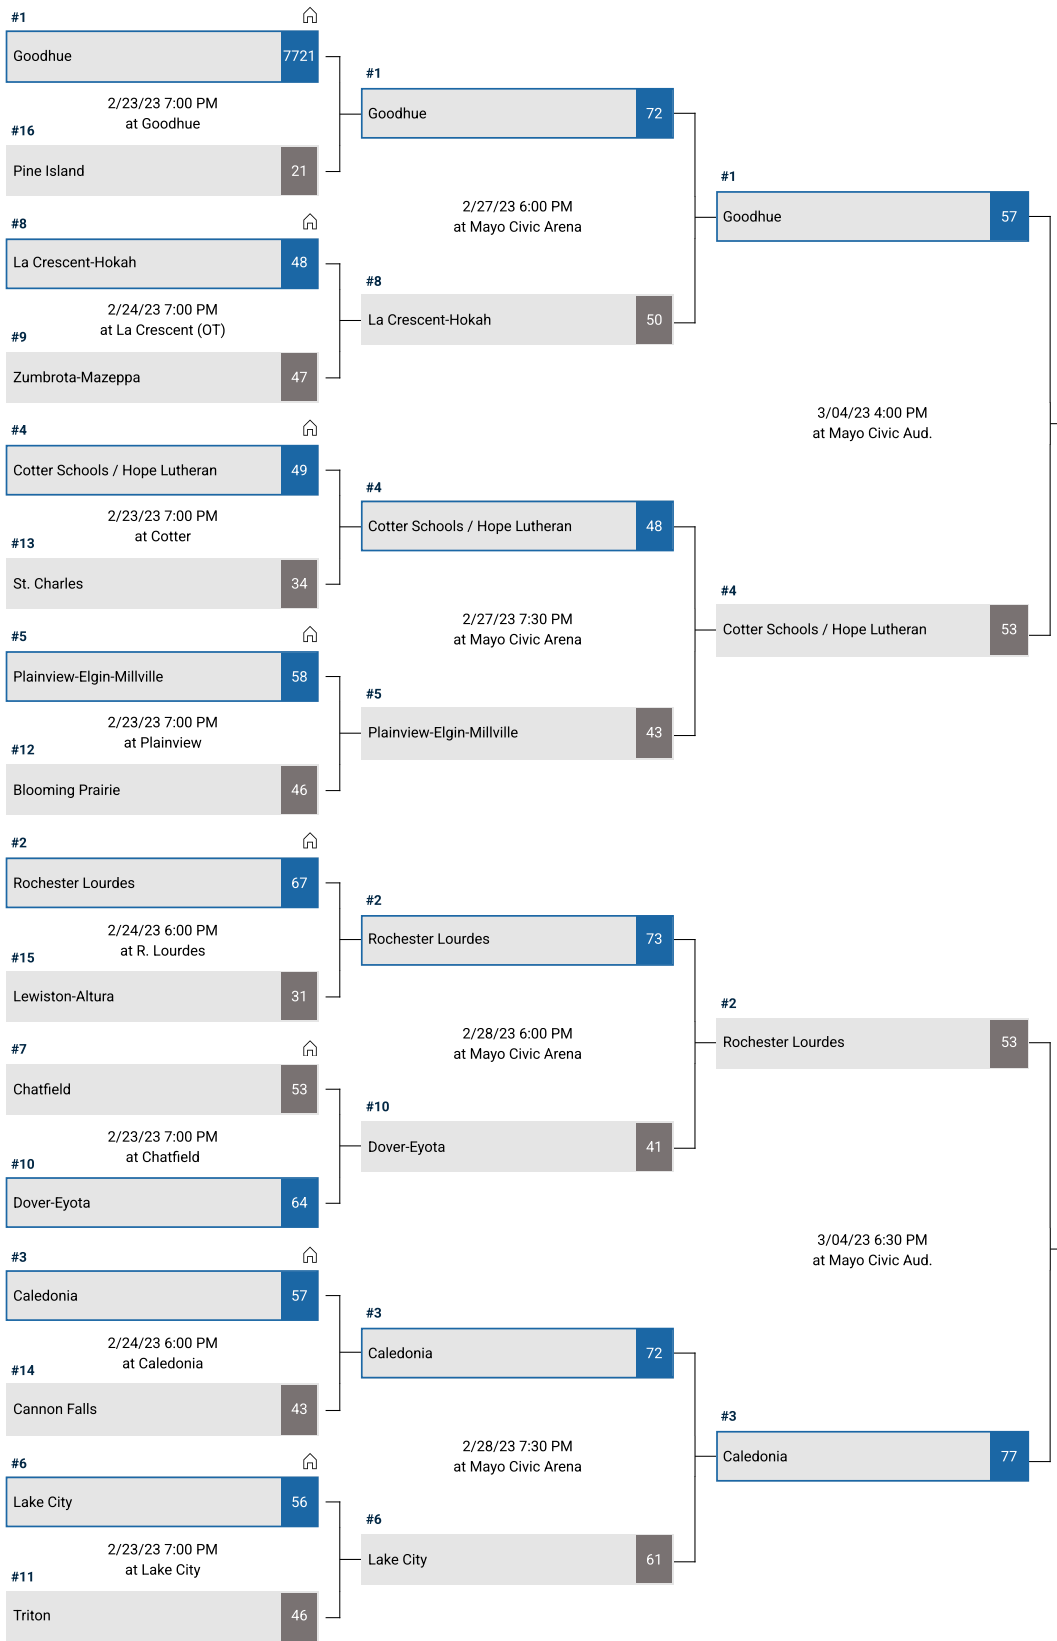

Round 1

Quarterfinals

Semifinals

Championship

ISBE logo: ILLINOIS STATE BASKETBALL ASSOCIATION

Championship Box:
 

- #1 Goodhue (78)
- 3/10/23 8:00 PM at Mayo Civic Aud.
- #3 Caledonia (58)
- Class 1AA Champion: Goodhue**