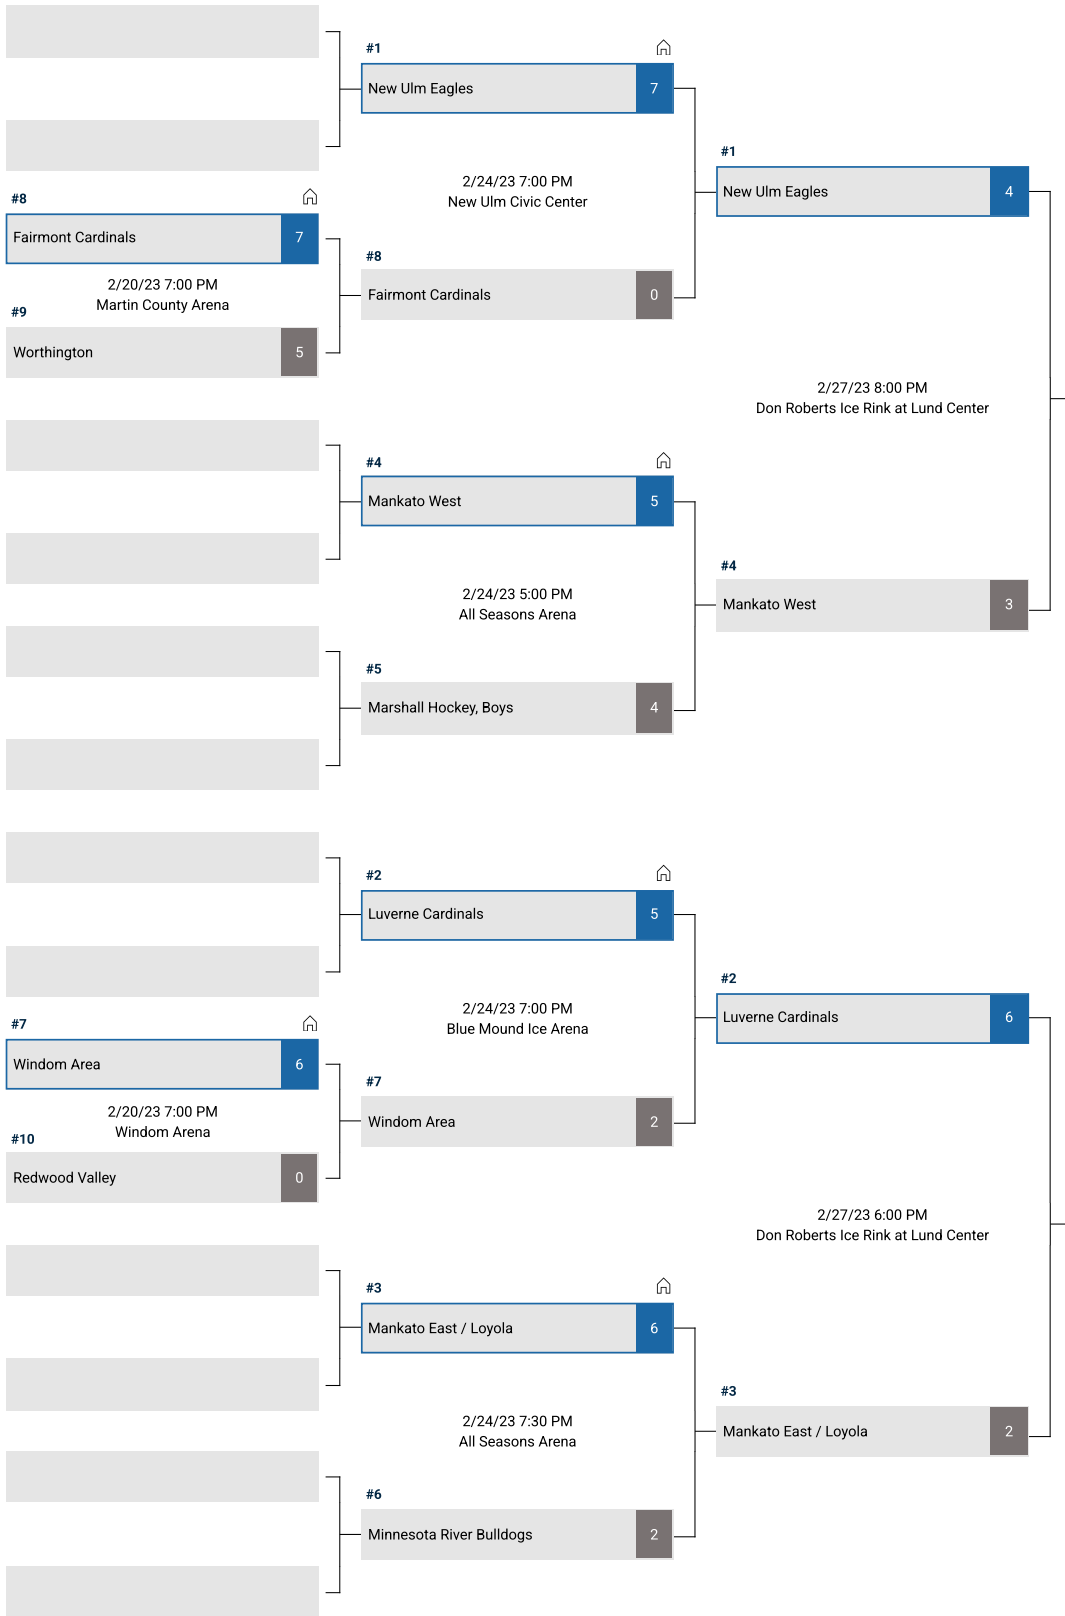

Round 1

Quarterfinals

Semifinals

Championship

#1 New Ulm Eagles 2

3/01/23 7:30 PM
Don Roberts Ice Rink at Lund Center

#2 Luverne Cardinals 4

Class 3A Champion: Luverne Cardinals