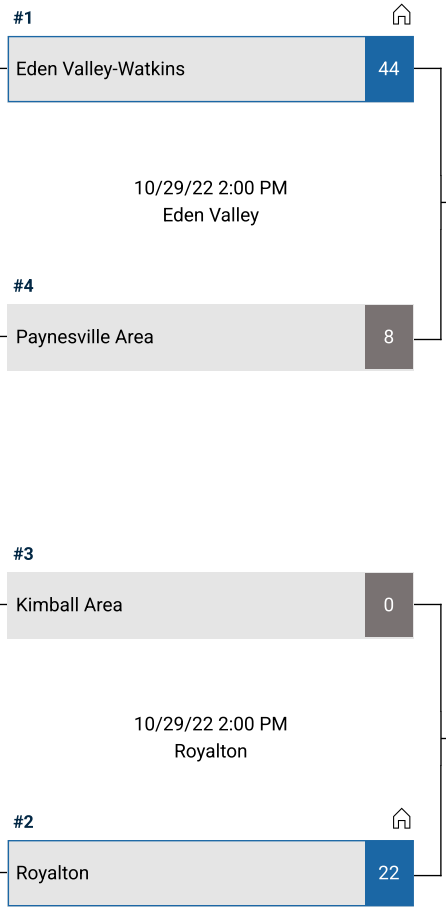

Quarterfinals

Semifinals

Championship

MSHS

#1 Eden Valley-Watkins 26

11/04/22 7:00 PM
St John's University

#2 Royalton 20

Class 5AA Champion: Eden Valley-Watkins