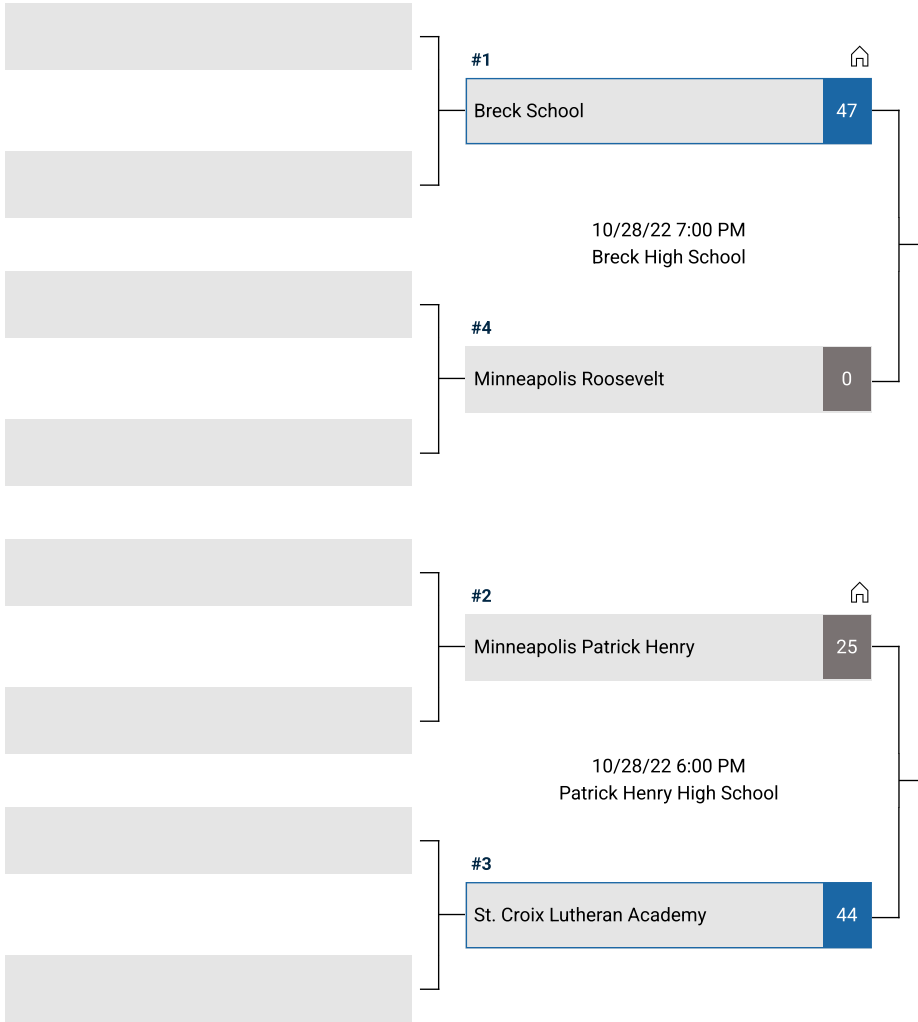

Quarterfinals

Semifinals

Championship

**MSHS**

#3 St. Croix Lutheran Academy (14) vs #1 Breck School (6)

11/04/22 7:00 PM  
Breck High School

**Class 4AAA Champion: St. Croix Lutheran Academy**