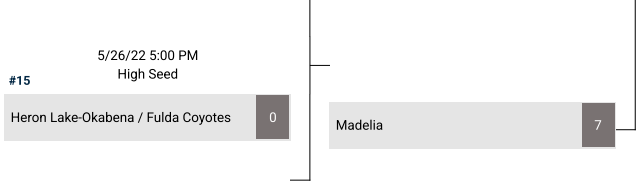

#1 New Ulm Cathedral 2

Game 2 (if needed)

6/09/22 7:30 PM
ISG Field - Mankato

#6 Sleepy Eye 0

#1 New Ulm Cathedral 9

Class 2A Champion: New Ulm Cathedral

Elimination Bracket